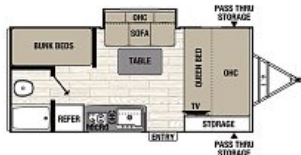

2018 FREEDOM EXPRESS PILOT 20BHS

- 3900 lbs
- Bunks

Weekly

$57

St-4093A